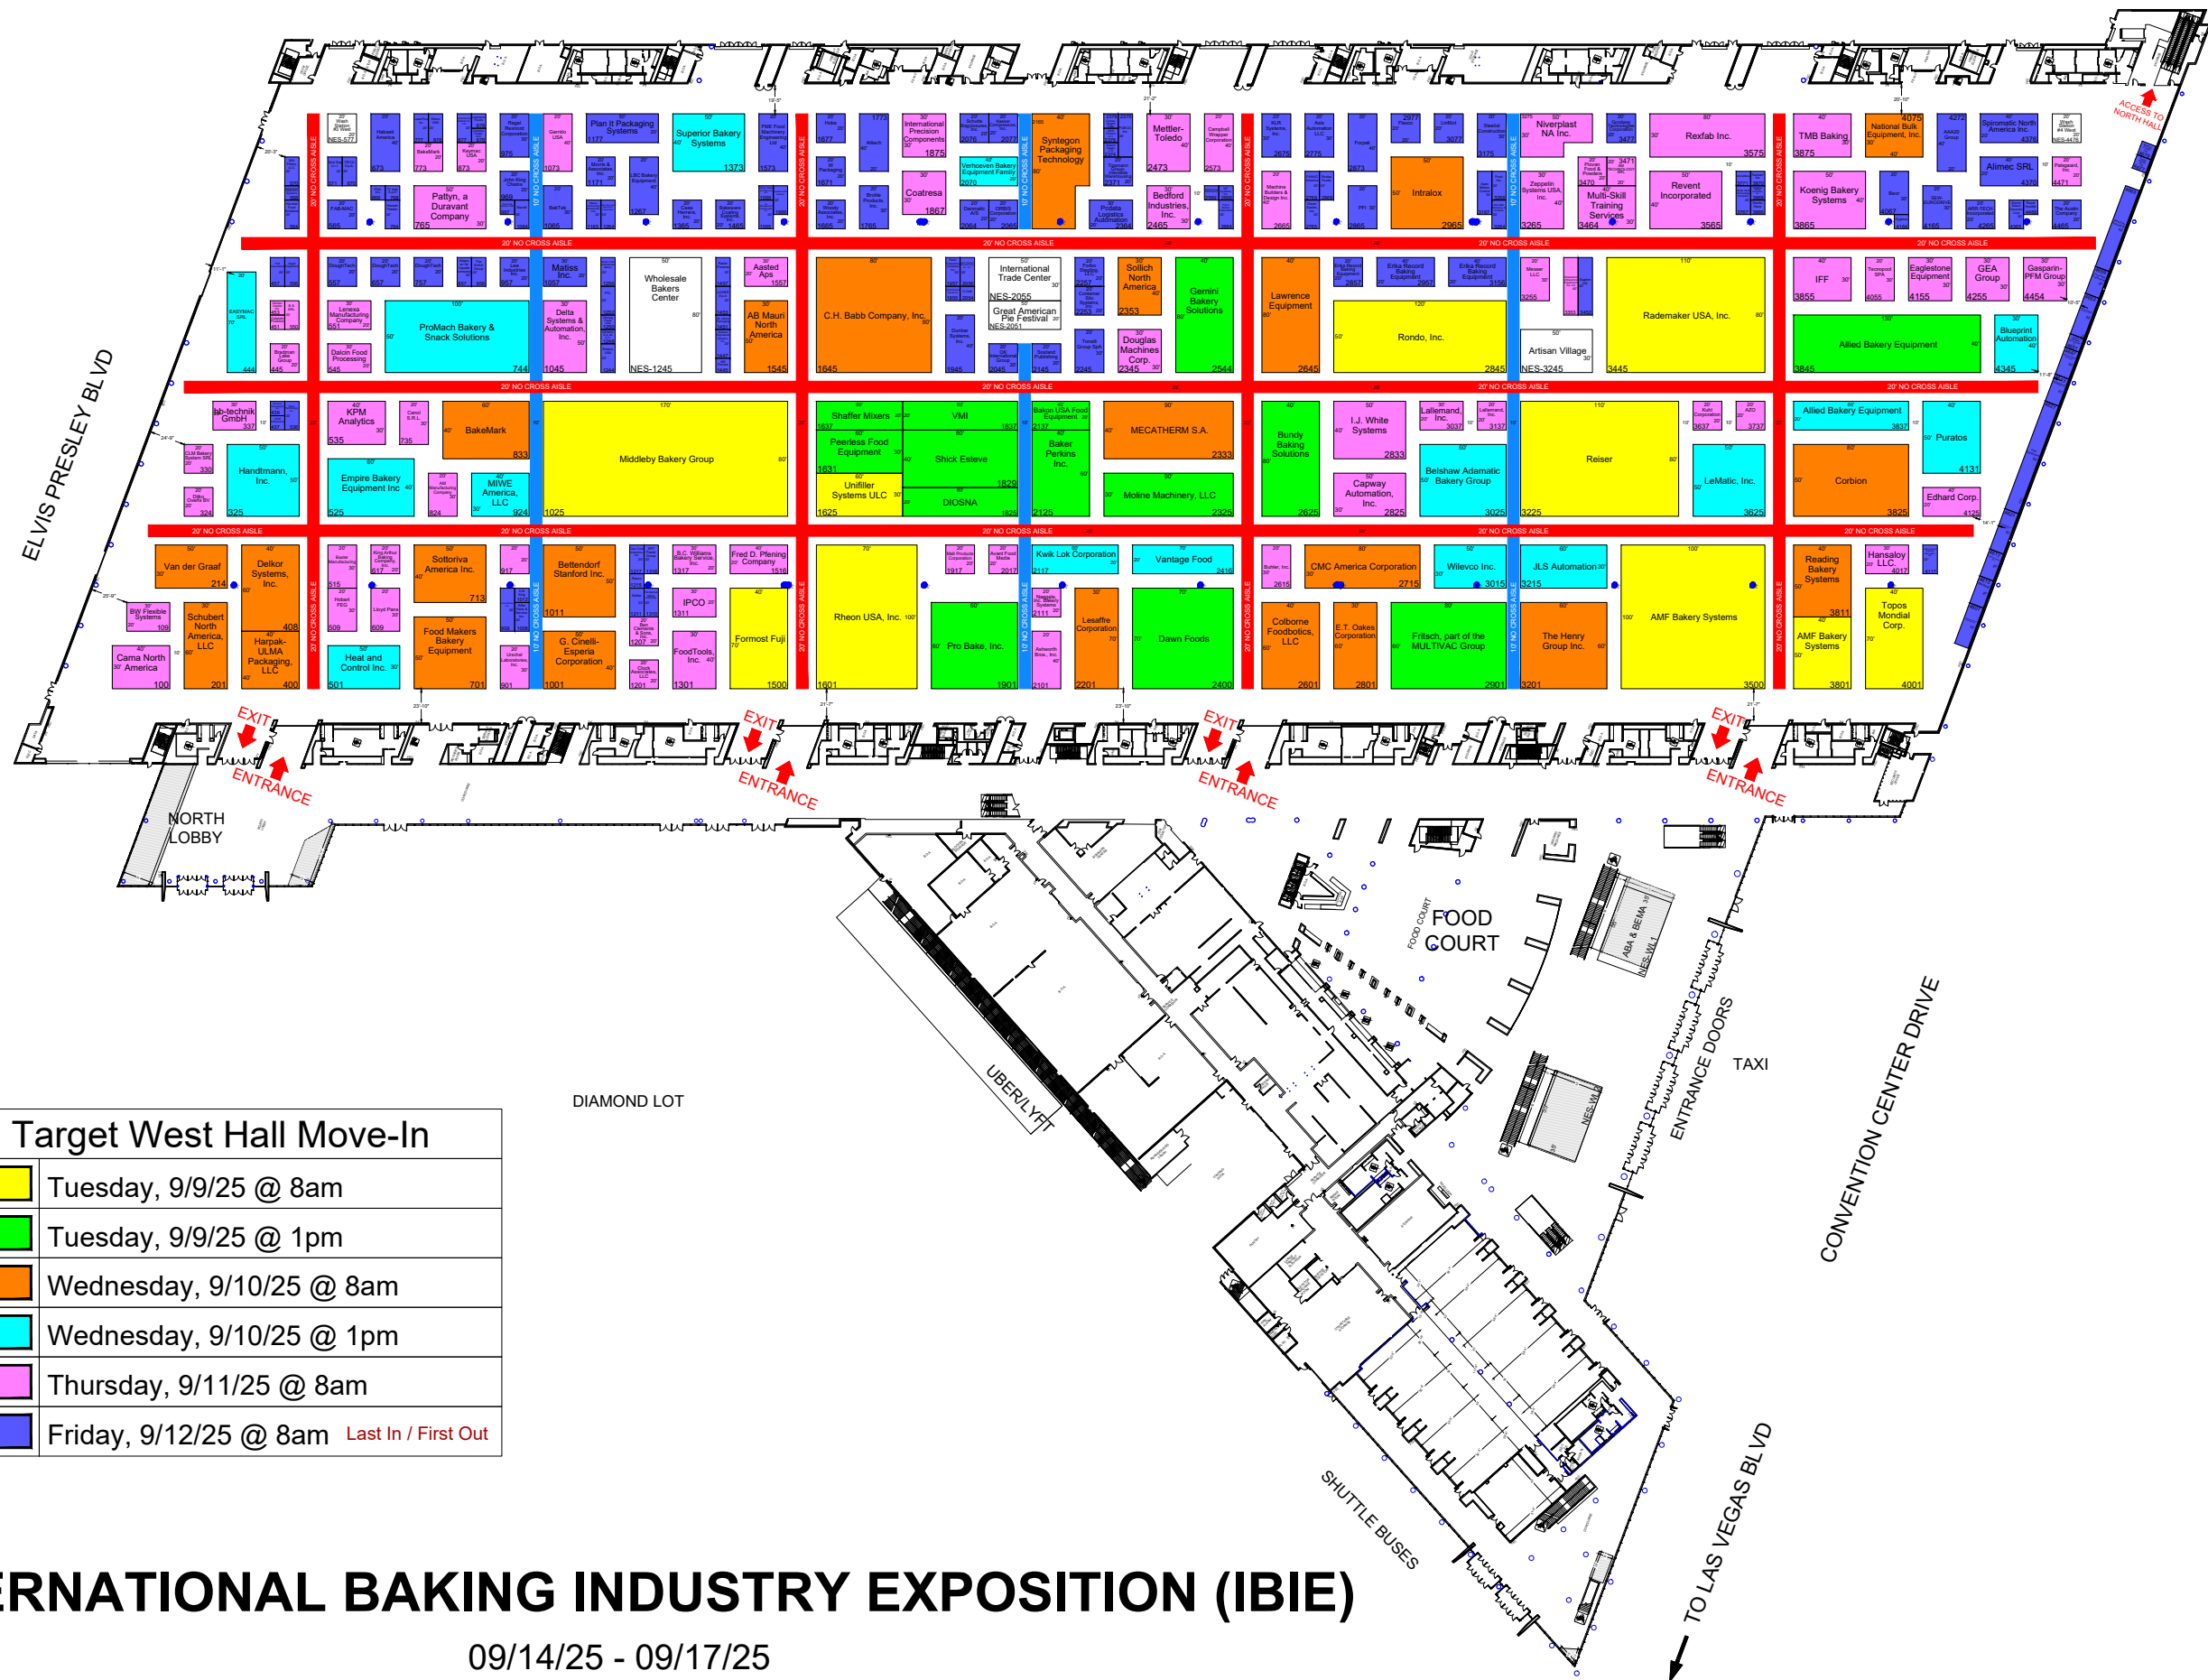

WEST HALLS

TARGET MOVE-IN

Target West Hall Move-In	
	Tuesday, 9/9/25 @ 8am
	Tuesday, 9/9/25 @ 1pm
	Wednesday, 9/10/25 @ 8am
	Wednesday, 9/10/25 @ 1pm
	Thursday, 9/11/25 @ 8am
	Friday, 9/12/25 @ 8am Last In / First Out

INTERNATIONAL BAKING INDUSTRY EXPOSITION (IBIE)

09/14/25 - 09/17/25

LAS VEGAS CONVENTION CENTER - WEST HALL - LAS VEGAS, NV

REVISION
Date: 8/27/2025
By: Stephanie Hudgens

BOOTH COUNT

BLDG. LEGEND: